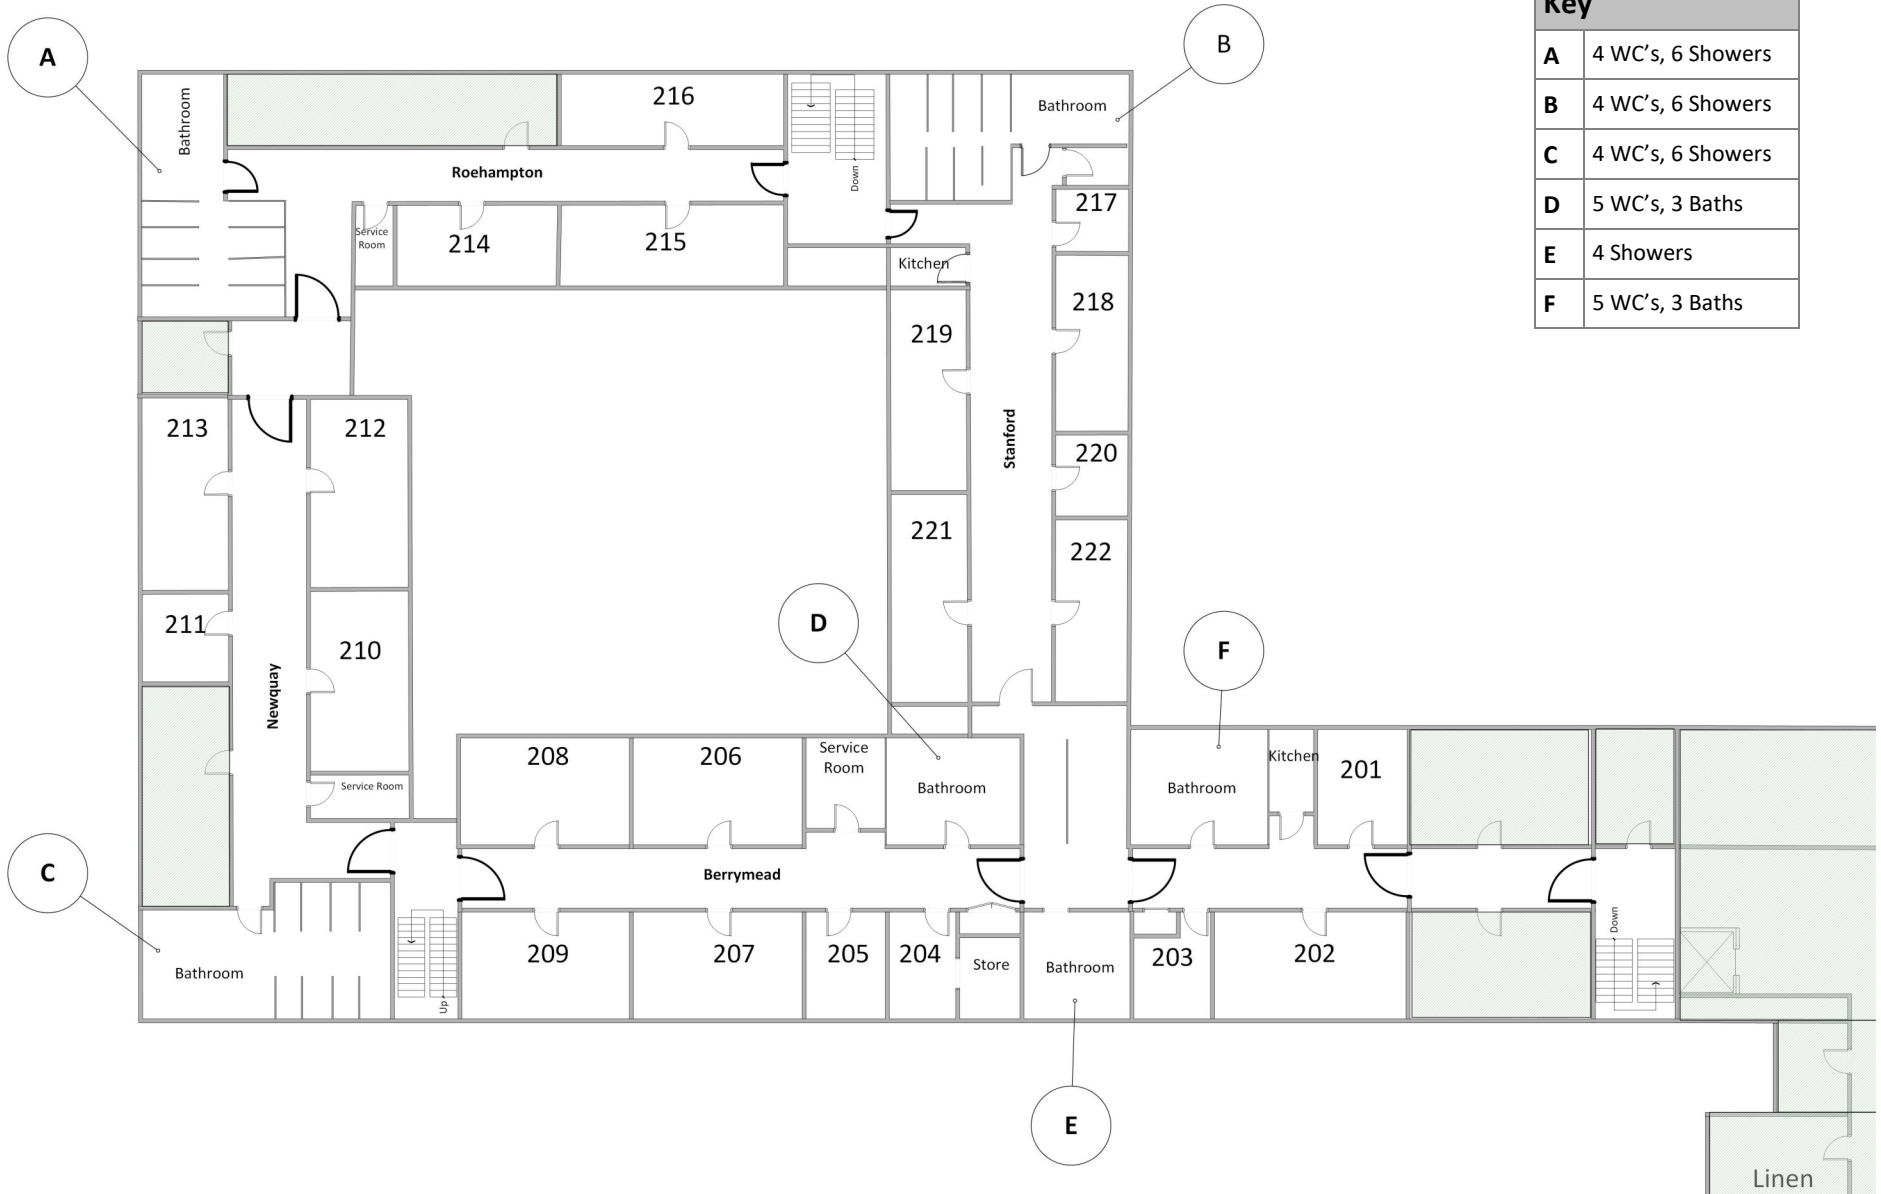

Marden House

Second Floor

Key	
A	4 WC's, 6 Showers
B	4 WC's, 6 Showers
C	4 WC's, 6 Showers
D	5 WC's, 3 Baths
E	4 Showers
F	5 WC's, 3 Baths