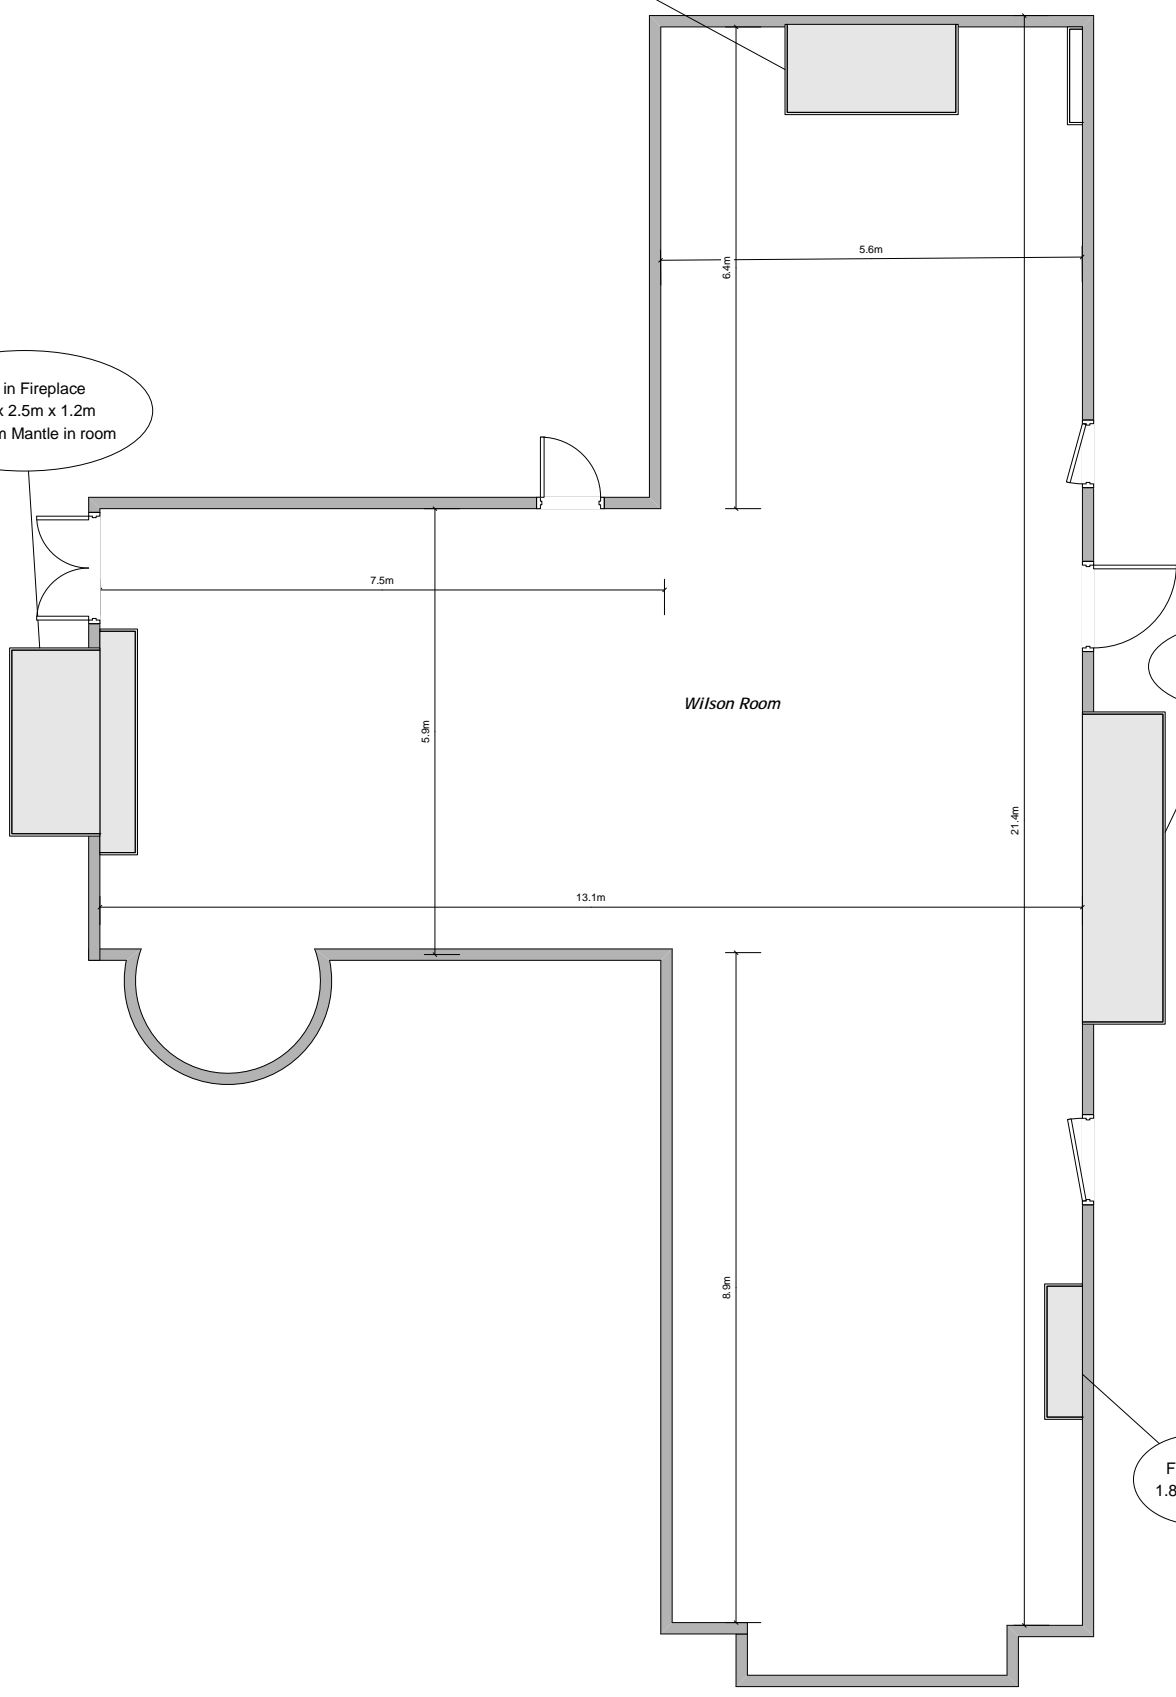

Fireplace  
2.3m x 1.2m

Walk in Fireplace  
Approx 2.5m x 1.2m  
3m x 0.5m Mantle in room

Walk in Fireplace  
Approx 4m x 1m

Fireplace  
1.8m x 0.5m

Wilson Room